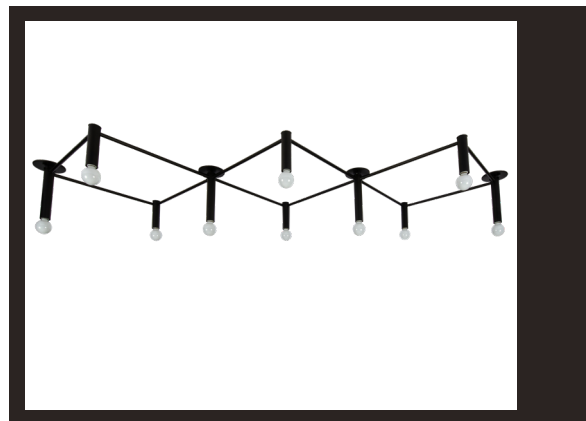

AXIO

PROJECT NAME / NOM DU PROJET

Date

Type

Notes

Voltage / Voltage

120V

Light Source / Source lumineuse

MBL-A21-10 10 X 19W A21 LED	MBL-G40-10 10 X 6.4W G40 LED
	<i>• Other Option Available</i>

Structure Finish / Fini structure

<p>MG Metallic Grey Powder Coated</p> <p>BK Black Semi-Gloss Powder Coated</p> <p>WH White Semi-Gloss Powder Coated</p>	<p>GDPC Gold Powder Coated</p> <p>MBK Matte Black Powder Coated</p> <p>MWH Matte White Powder Coated</p>
<i>• Other Finish Available</i>	